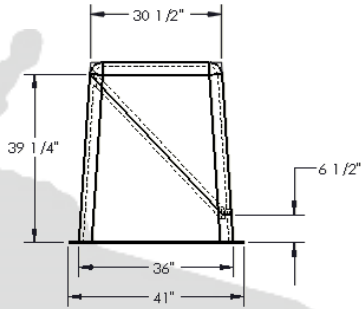

MADE IN THE USA

534 Flip Top		Insulated	S.S Hasp & Staple	4" Butterfly Vents	Pneumatic Supports	Continuous Hinge	Thermoplastic Handle
M5307	534 FLIP TOP		X	X	X	X	X
M5317	534R7 FLIP TOP	X	X	X	X	X	X
M5327	534-X FLIP TOP		X		X	X	X
M5337	534R7-X FLIP TOP	X	X		X	X	X