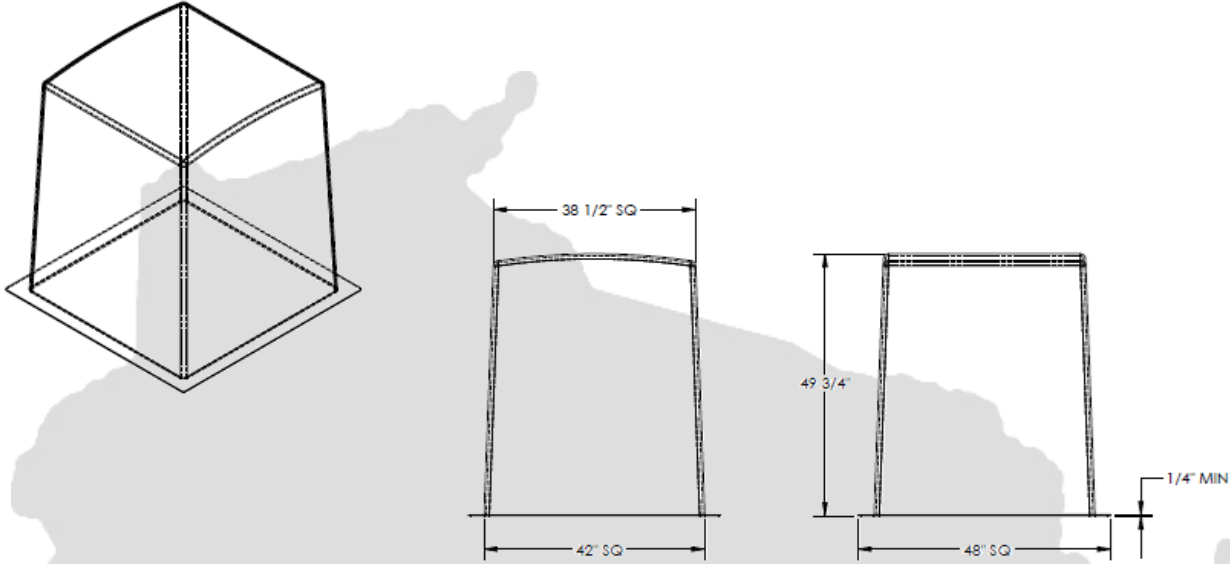

MADE
IN
USA

42" Cube		Insulated	SS Hasp and Staple	SS Hinge	(2X) 12"x12" SS Louvered Vent	Door	2nd Door
M4210	42-X		X	X			
M4220	42				X		
M4230	42-1X					X	
M4240	42-1				X	X	
M4250	42-2X					X	X
M4260	42-2				X	X	X
M4271	42R7-X	X	X	X			
M4272	42R7	X			X		
M4273	42R7-1X	X				X	
M4274	42R7-1	X			X	X	
M4275	42R7-2X	X				X	X
M4276	42R7-2	X			X	X	X

Additional Options: Flip Top, Clam Shell, Heater