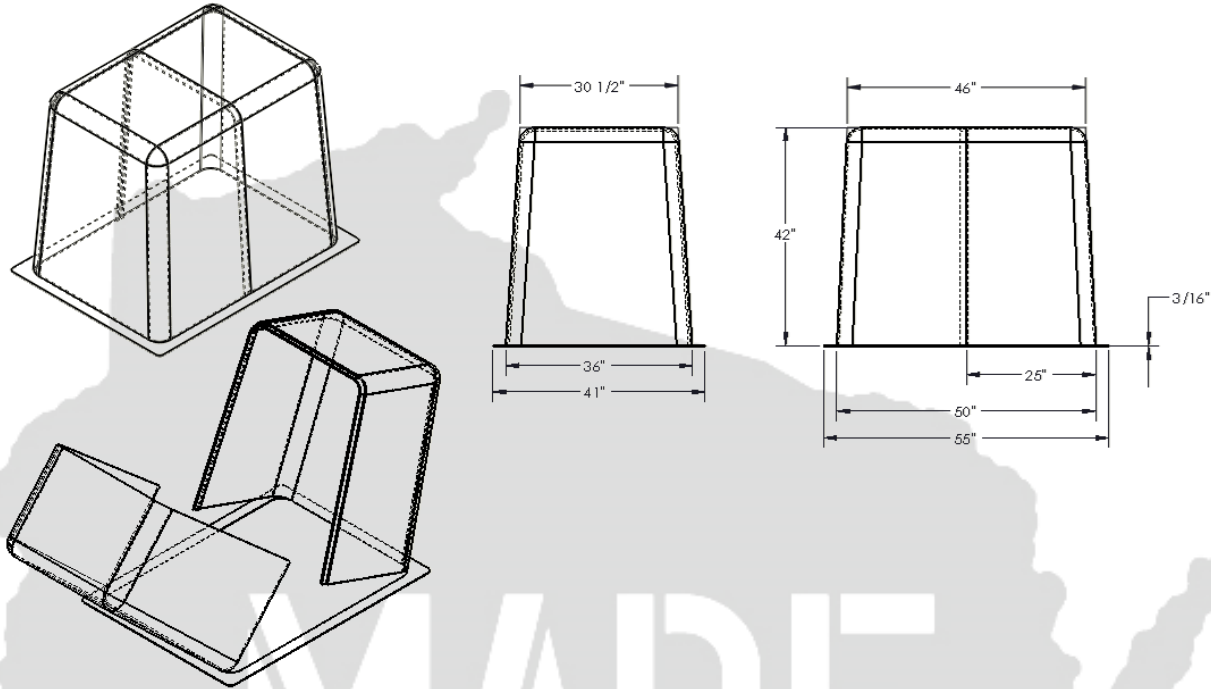

434 Clam Shell		Insulated	S.S Hasp & Staple	S.S. Hinge	Clam Shell	4" Butterfly Vents
M4308	434 CLAM SHELL		X	X	X	X
M4309	434-X CLAM SHELL		X	X	X	
M4318	434R7 CLAM SHELL	X	X	X	X	X
M4319	434R7-X CLAM SHELL	X	X	X	X