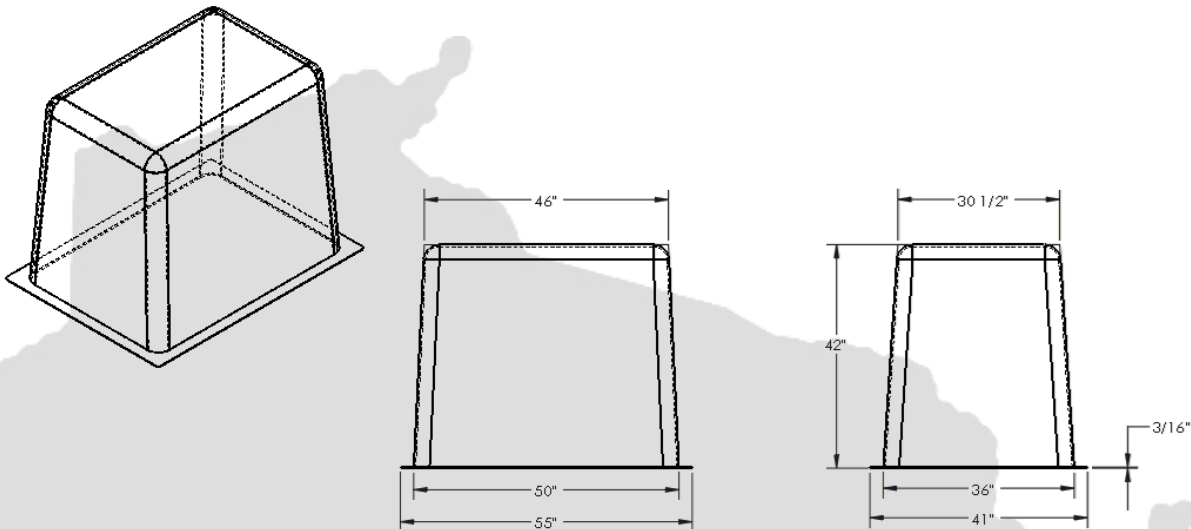

MADE
IN
USA

434 Enclosure		Insulated	S.S Hasp & Staple	S.S. Hinge	(2x) 12" x 12" S.S. Louvered Vent	Door	2nd Door
M4301	434-X		X	X			
M4302	434				X		
M4303	434-1X					X	
M4304	434-1				X	X	
M4305	434-2X					X	X
M4306	434-2				X	X	X
M4311	434R7-X	X	X	X			
M4312	434R7	X			X		
M4313	434R7-1X	X				X	
M4314	434R7-1	X			X	X	
M4315	434R7-2X	X				X	X
M4316	434R7-2	X			X	X	X