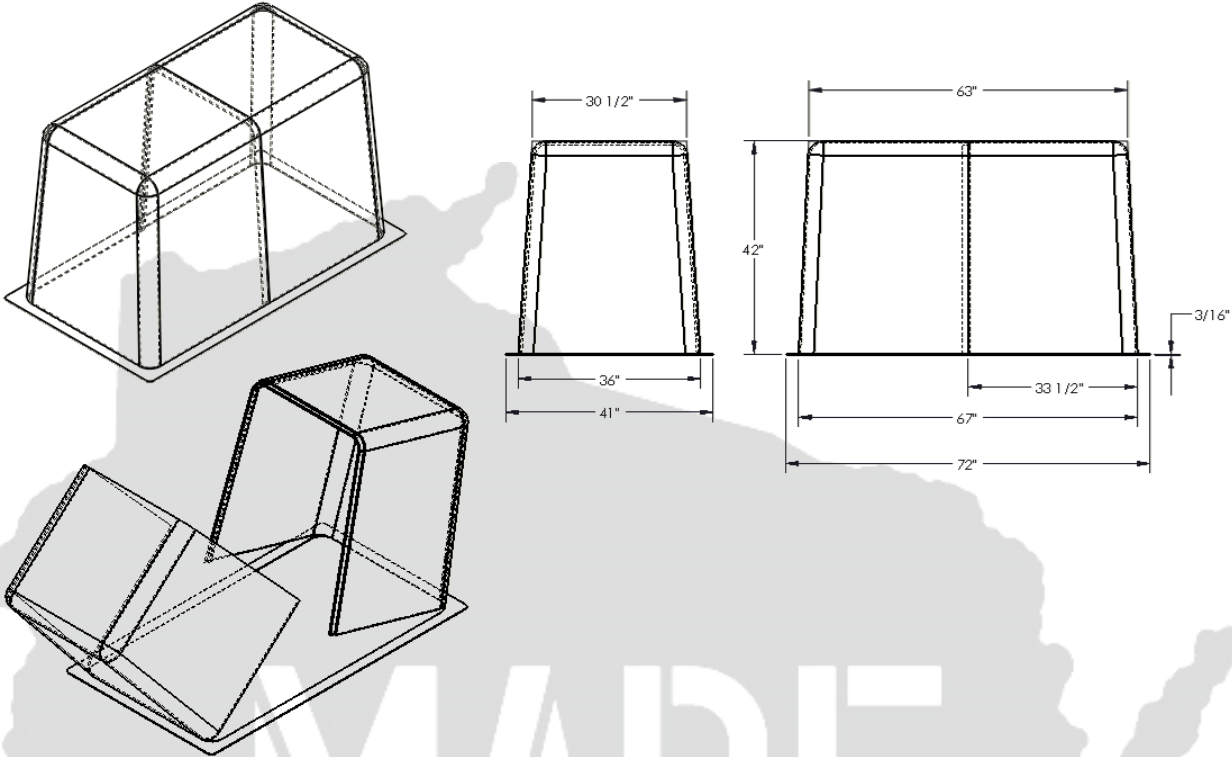

534 CLAM SHELL		Insulated	S.S Hasp & Staple	S.S. Hinge	4" Butterfly Vents
M5308	534 CLAM SHELL		X	X	X
M5309	534-X CLAM SHELL		X	X	
M5318	534R7 CLAM SHELL	X	X	X	X
M5319	534R7-X CLAM SHELL	X	X	X