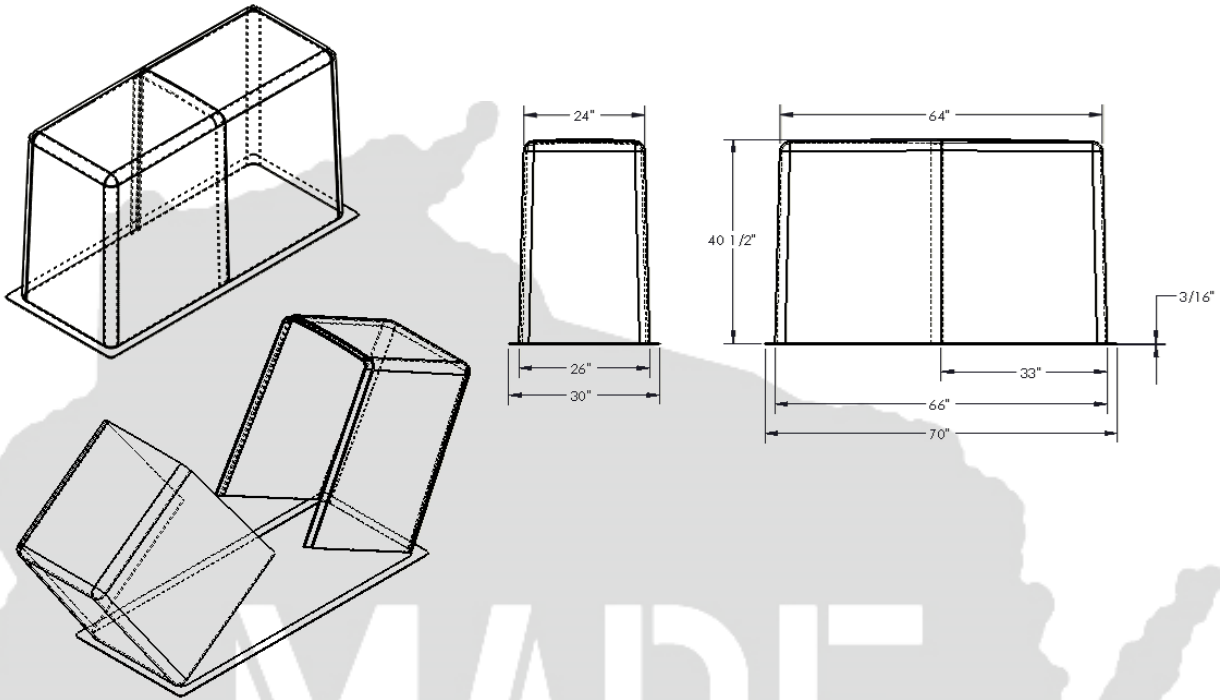

24" Clam Shell

24" Clam Shell		Insulated	S.S Hasp & Staple	S.S. Hinge	4" Butterfly Vents
M03311	24-X CLAM SHELL		X	X	
M03312	24 CLAM SHELL		X	X	X
M03313	24R7-X CLAM SHELL	X	X	X	
M03314	24R7 CLAM SHELL	X	X	X	X