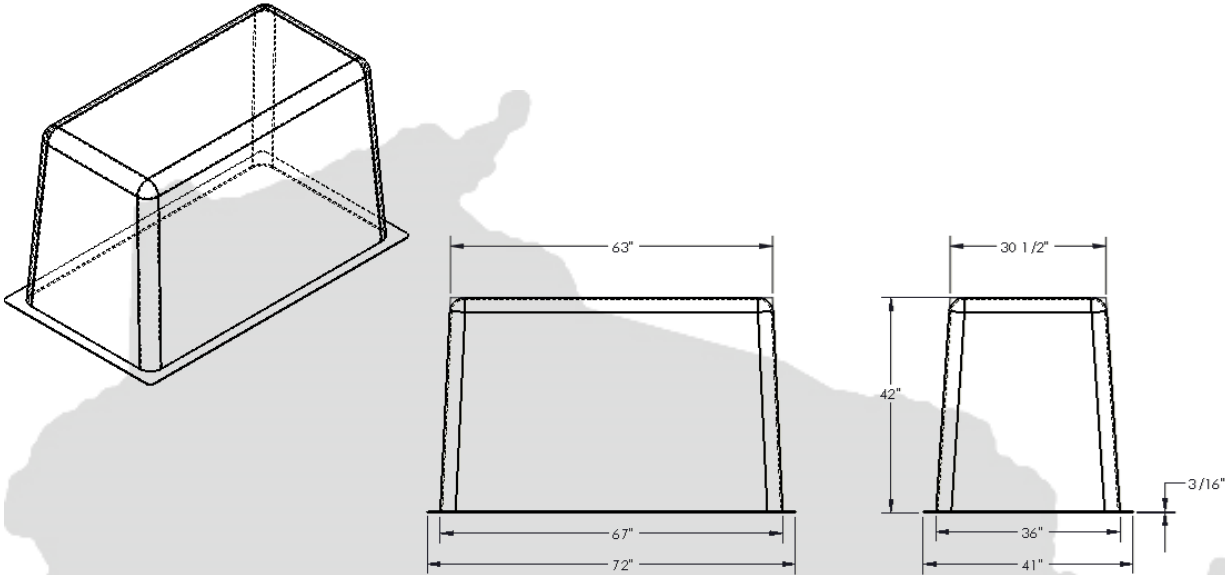

MADE IN USA

534 Enclosure		Insulated	S.S Hasp & Staple	S.S. Hinge	(2x) 12" x 12" S.S. Louvered Vent	Door	2nd Door
M5301	534-X		X	X			
M5302	543				X		
M5303	534-1X					X	
M5304	534-1				X	X	
M5305	534-2X					X	X
M5306	534-2				X	X	X
M5311	534R7-X	X	X	X			
M5312	534R7	X			X		
M5313	534R7-1X	X				X	
M5314	534R7-1	X			X	X	
M5315	534R7-2X	X				X	X
M5316	534R7-2	X			X	X	X