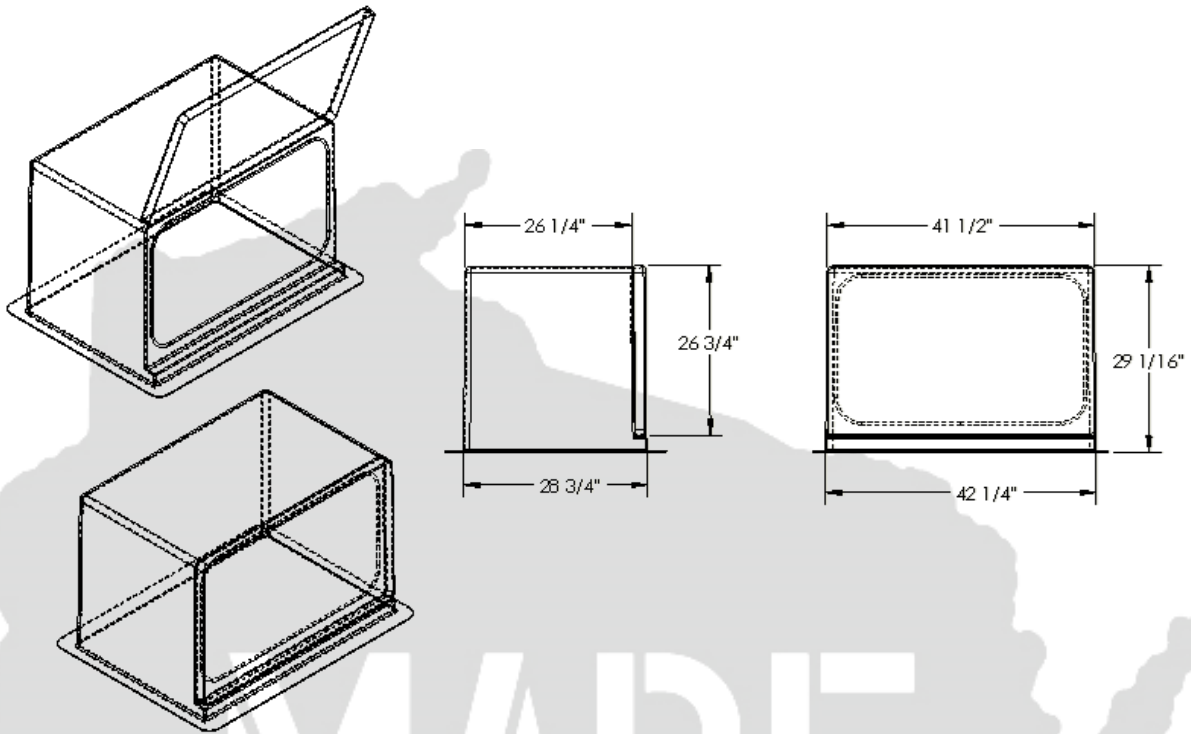

MADE
IN
USA

3522 ENCLOSURE		Insulated	S.S Hasp & Staple	(2x) 12" x 12" S.S. Louvered Vent
M3501	3522-1X		X	
M3502	3522-1		X	X
M3503	3522R7-1X	X	X	
M3504	3522R7-1	X	X	X