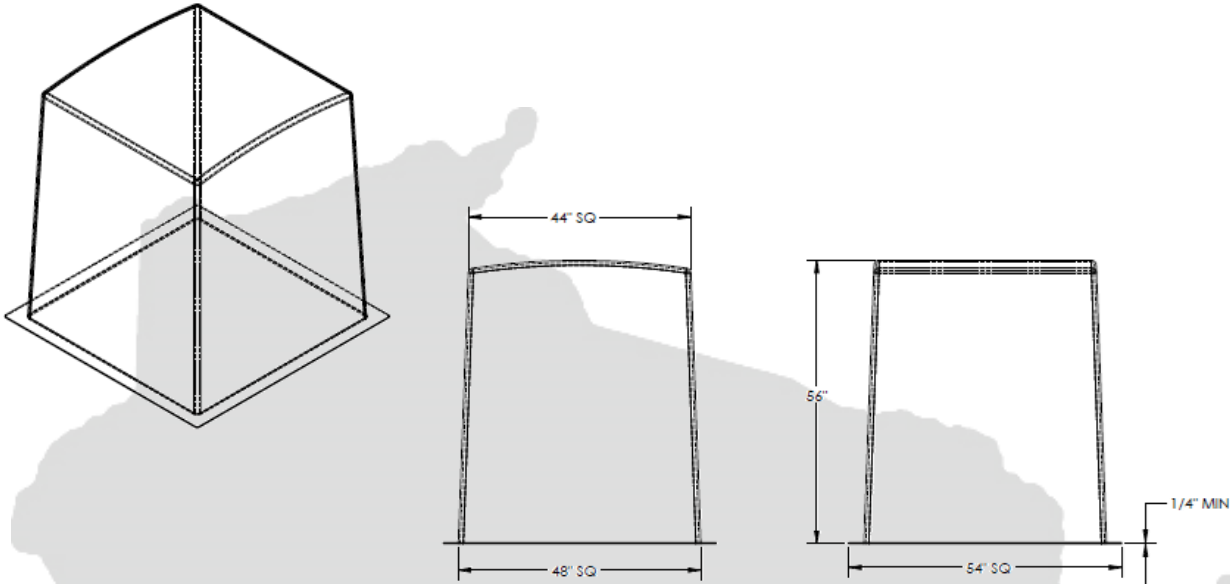

MADE
IN
★
USA

48" Cube		Insulated	SS Hasp and Staple	SS Hinge	(2X) 12"x12" SS Louvered Vent	Door	2nd Door
M4810	48-X		X	X			
M4820	48				X		
M4830	48-1X					X	
M4840	48-1				X	X	
M4850	48-2X					X	X
M4860	48-2				X	X	X
M4871	48R7-X	X	X	X			
M4872	48R7	X			X		
M4873	48R7-1X	X				X	
M4874	48R7-1	X			X	X	
M4875	48R7-2X	X				X	X
M4876	48R7-2	X			X	X	X

Additional Options: Flip Top, Clam Shell, Heater