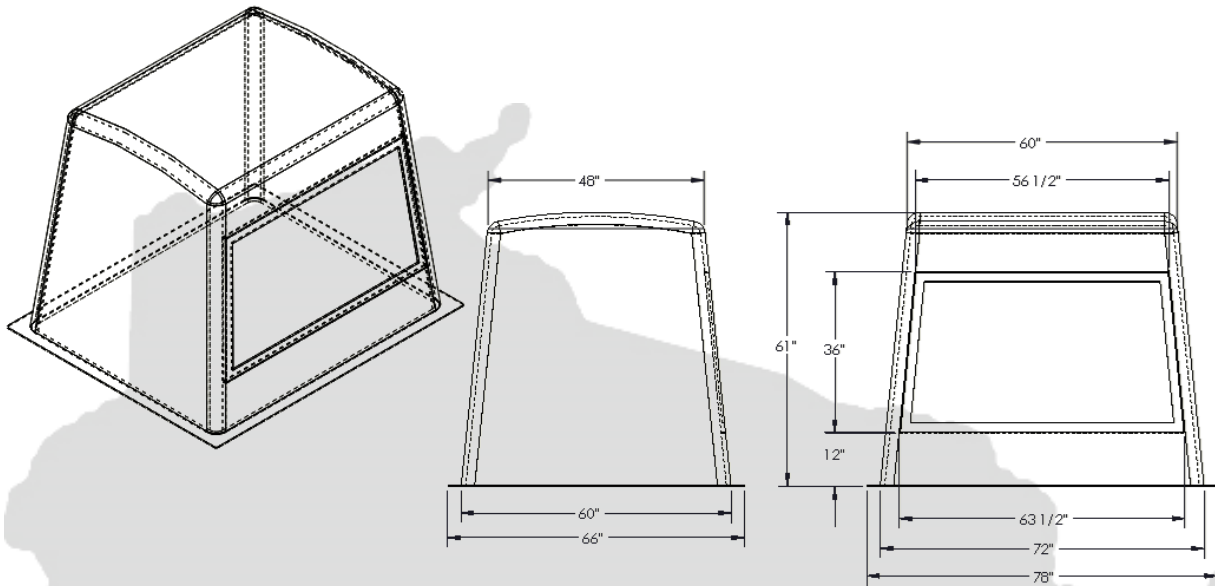

655 ENCLOSURE		Insulated	Door	2nd Door	S.S Hasp & Staple	(2x) 12" x 12" S.S. Louvered Vent
M2426	655-1X		X		X	
M2436	655-2X		X	X	X	
M2466	655-1		X		X	X
M2476	655-2		X	X	X	X
M2446	655-1XR7	X	X		X	
M2456	655-2XR7	X	X	X	X	
M2486	655-1R7	X	X		X	X
M2496	655-2R7	X	X	X	X	X