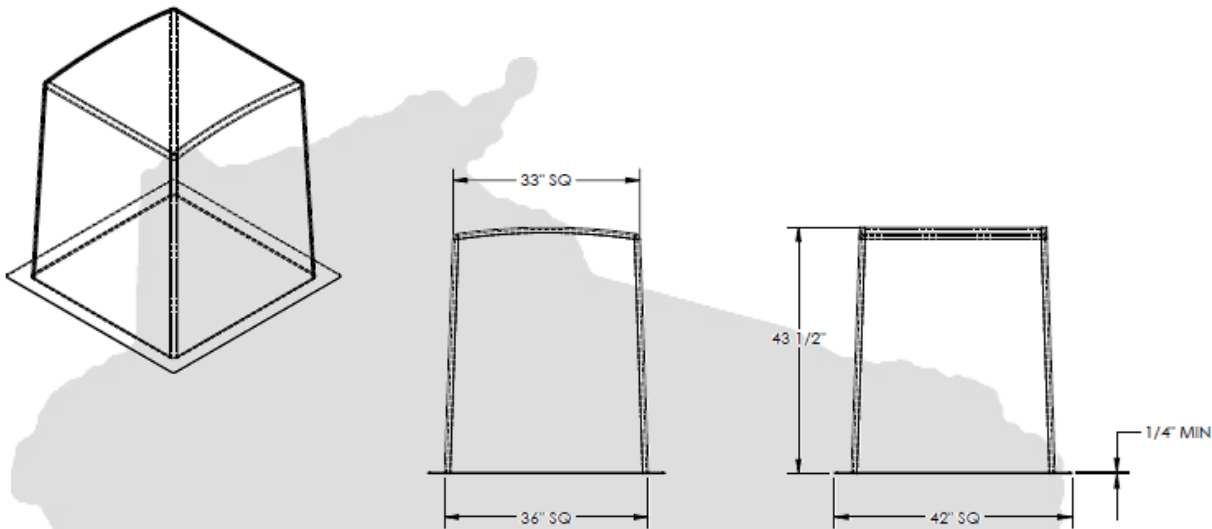

MADE
IN
USA

36" Cube		Insulated	SS Hasp and Staple	SS Hinge	(2X) 12"x12" SS Louvered Vent	Door	2nd Door
M3610	36-X		X	X			
M3620	36				X		
M3630	36-1X					X	
M3640	36-1				X	X	
M3650	36-2X					X	X
M3660	36-2				X	X	X
M3671	36R7-X	X	X	X			
M3672	36R7	X			X		
M3673	36R7-1X	X				X	
M3674	36R7-1	X			X	X	
M3675	36R7-2X	X				X	X
M3676	36R7-2	X			X	X	X

Additional Options: Flip Top, Clam Shell, Heater