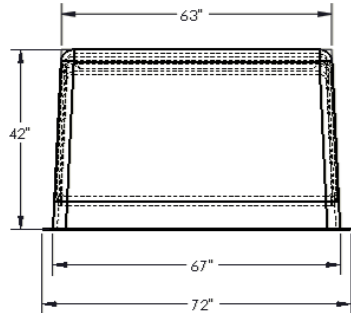

MADE IN THE USA

534 Flip Top		Insulated	S.S Hasp & Staple	4" Butterfly Vents	Pneumatic Supports	Continuous Hinge	Thermoplastic Handle
M5307	534 FLIP TOP		X	X	X	X	X
M5317	534R7 FLIP TOP	X	X	X	X	X	X
M5327	534-X FLIP TOP		X		X	X	X
M5337	534R7-X FLIP TOP	X	X		X	X	X