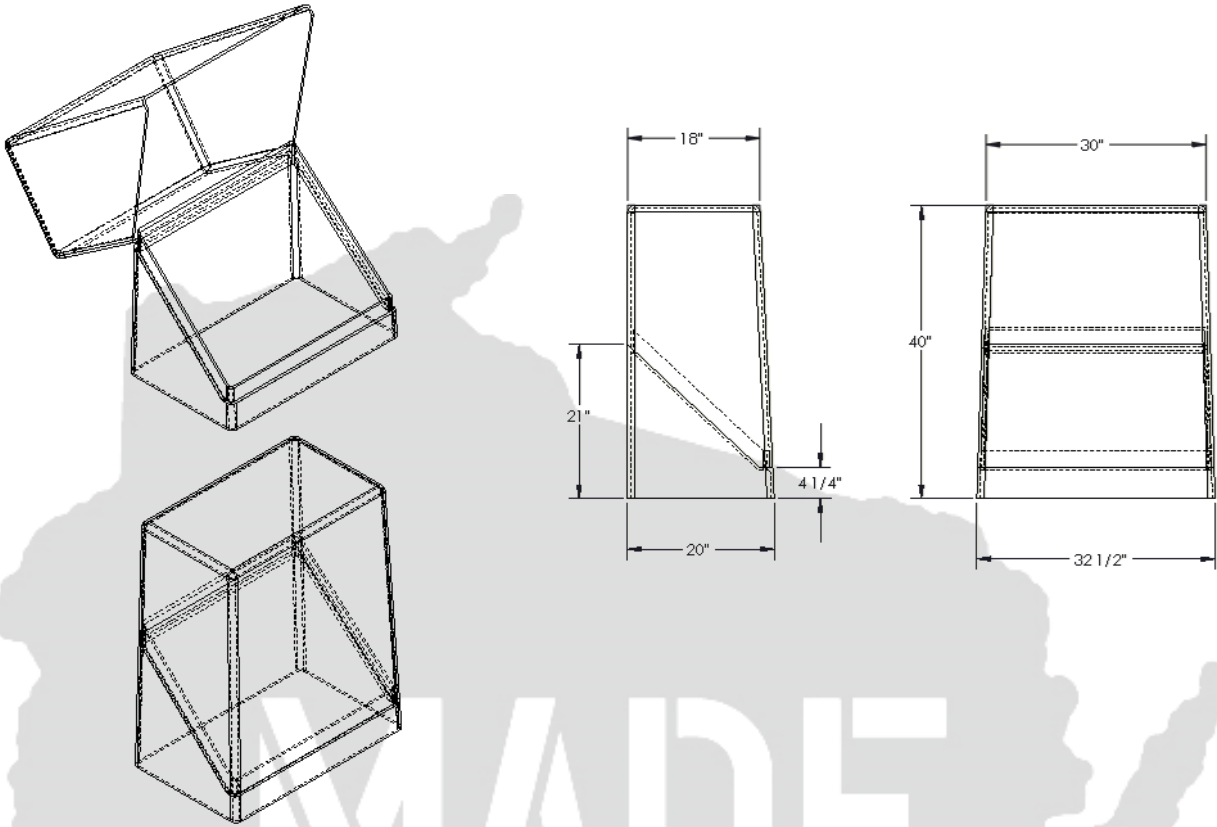

30" FLIP TOP		Insulated	S.S Hasp & Staple	Continuous S.S. Hinge	4" Butterfly Vents
M03211	30-X FLIP TOP		X	X	
M03212	30 FLIP TOP		X	X	X
M03213	30R7-X FLIP TOP	X	X	X	
M03214	30R7 FLIP TOP	X	X	X	X